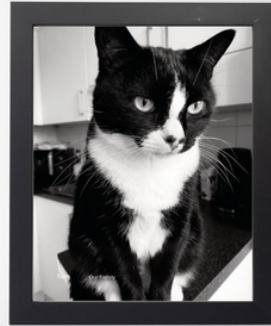

Squiggle Mug \$30

This premium mug features a lively squiggle pattern and is personalised in-house with a custom pet portrait

"Grief is the price we pay for love."

Queen Elizabeth II

3D Print Memorial \$160

A memorial to hold forever. Created using a digital imprint of a paw, claw, or nose, and 3D printed in-house.

Colour: ○ ● ● ● ● ● ●

Engraved Necklace \$230 - \$290

This necklace is created using a digital imprint of a paw, claw, or nose, engraved directly onto the pendant.

Colour: ○ ○ ○

Engraved Portrait Coin \$220

A heartfelt keepsake made from polishes brass. This coin features a beautifully engraved pet portrait, safely encased in a walnut box.

Noir Art Print \$140 - \$180