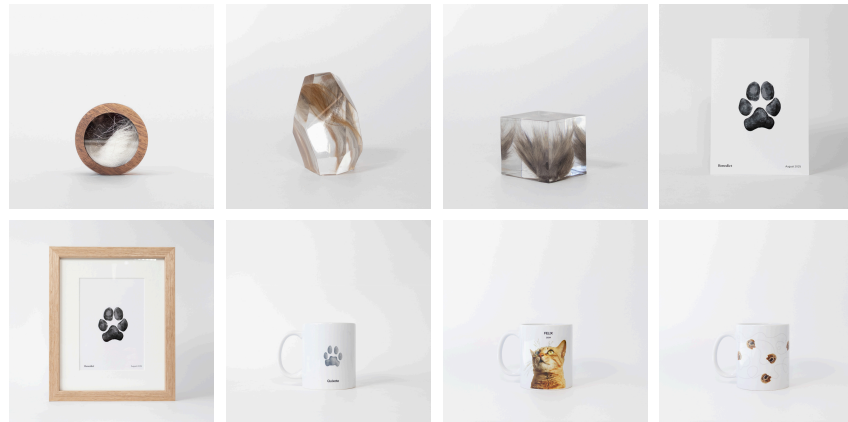

Choice of Two Keepsakes

Sidekick

$790 incl. GST

See your loyal sidekick off in style with this private cremation service.

Inclusions:

- Collection of your beloved pet from your home or veterinary clinic
- Guaranteed private cremation service
- Urn of your choice
- Two keepsakes of your choice
- Certificate of cremation
- Return of your beloved pet to your home